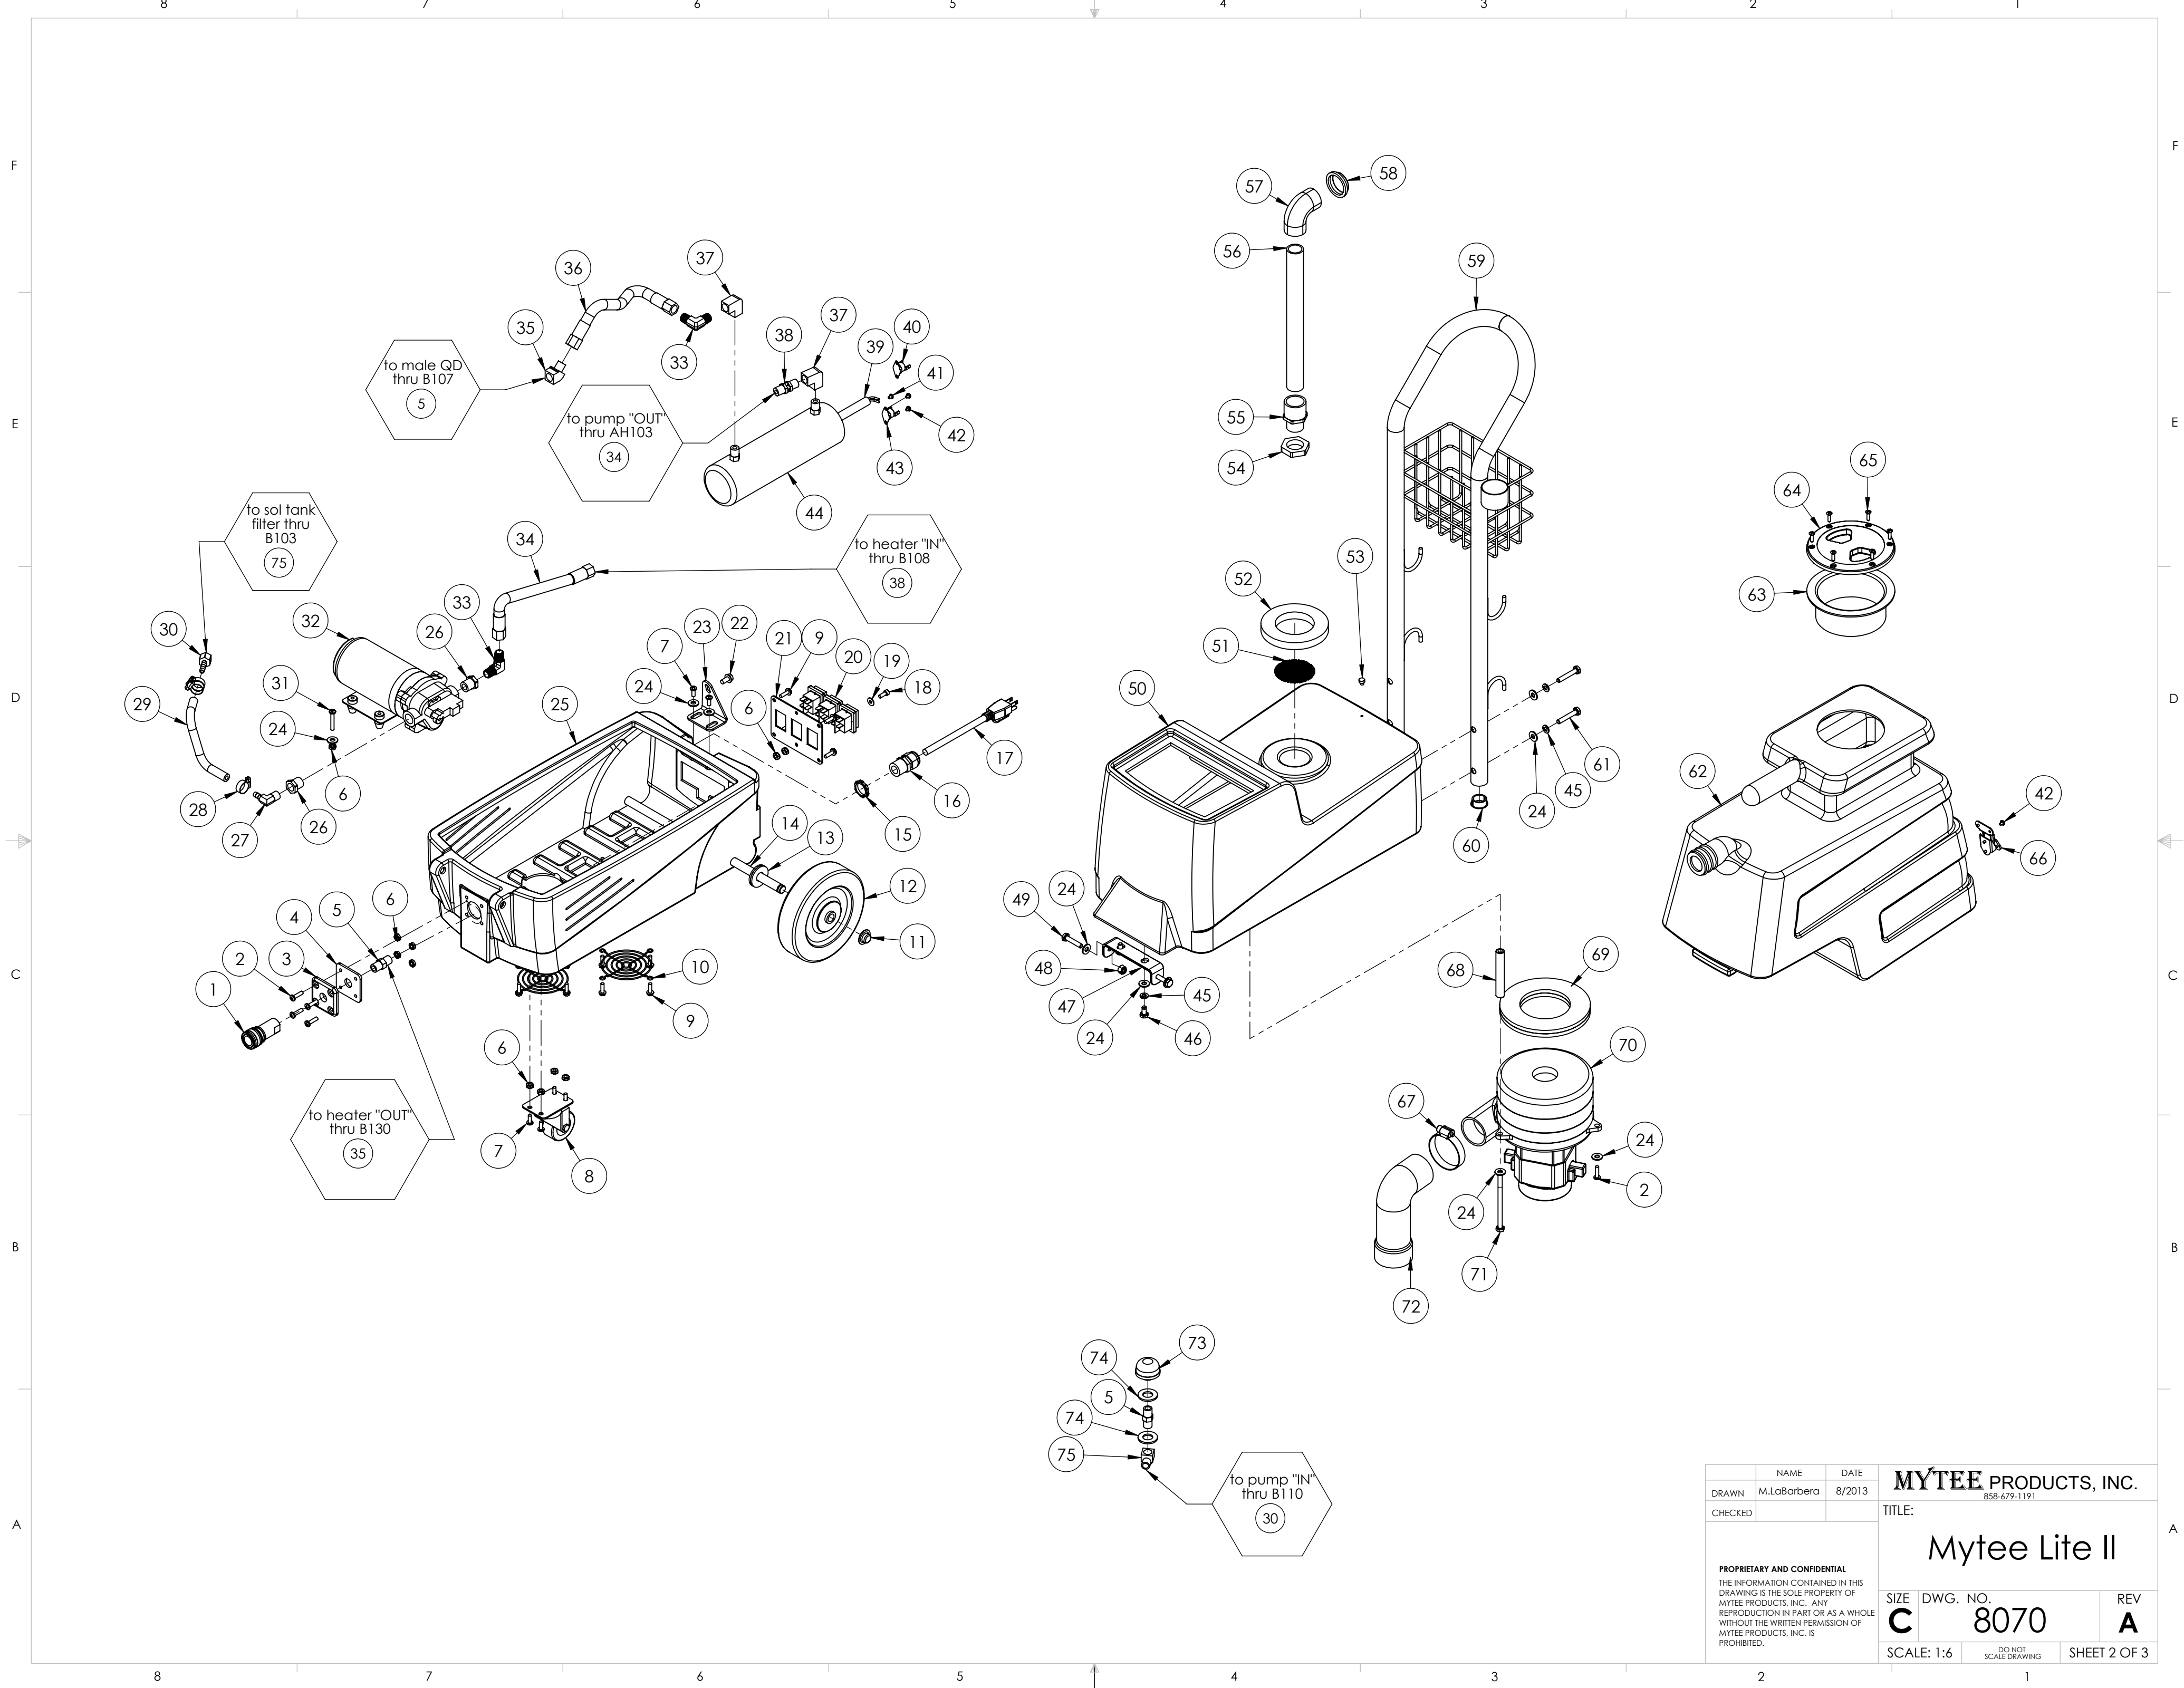

NAME	DATE	MYTEE PRODUCTS, INC. 858-679-1191		
DRAWN	M.LaBarbera	8/2013	TITLE:		
CHECKED			Mytee Lite II		
PROPRIETARY AND CONFIDENTIAL THE INFORMATION CONTAINED IN THIS DRAWING IS THE SOLE PROPERTY OF MYTEE PRODUCTS, INC. ANY REPRODUCTION IN PART OR AS A WHOLE WITHOUT THE WRITTEN PERMISSION OF MYTEE PRODUCTS, INC. IS PROHIBITED.			SIZE	DWG. NO.	REV
			C	8070	A
SCALE: 1:6			DO NOT SCALE DRAWING	SHEET 2 OF 3