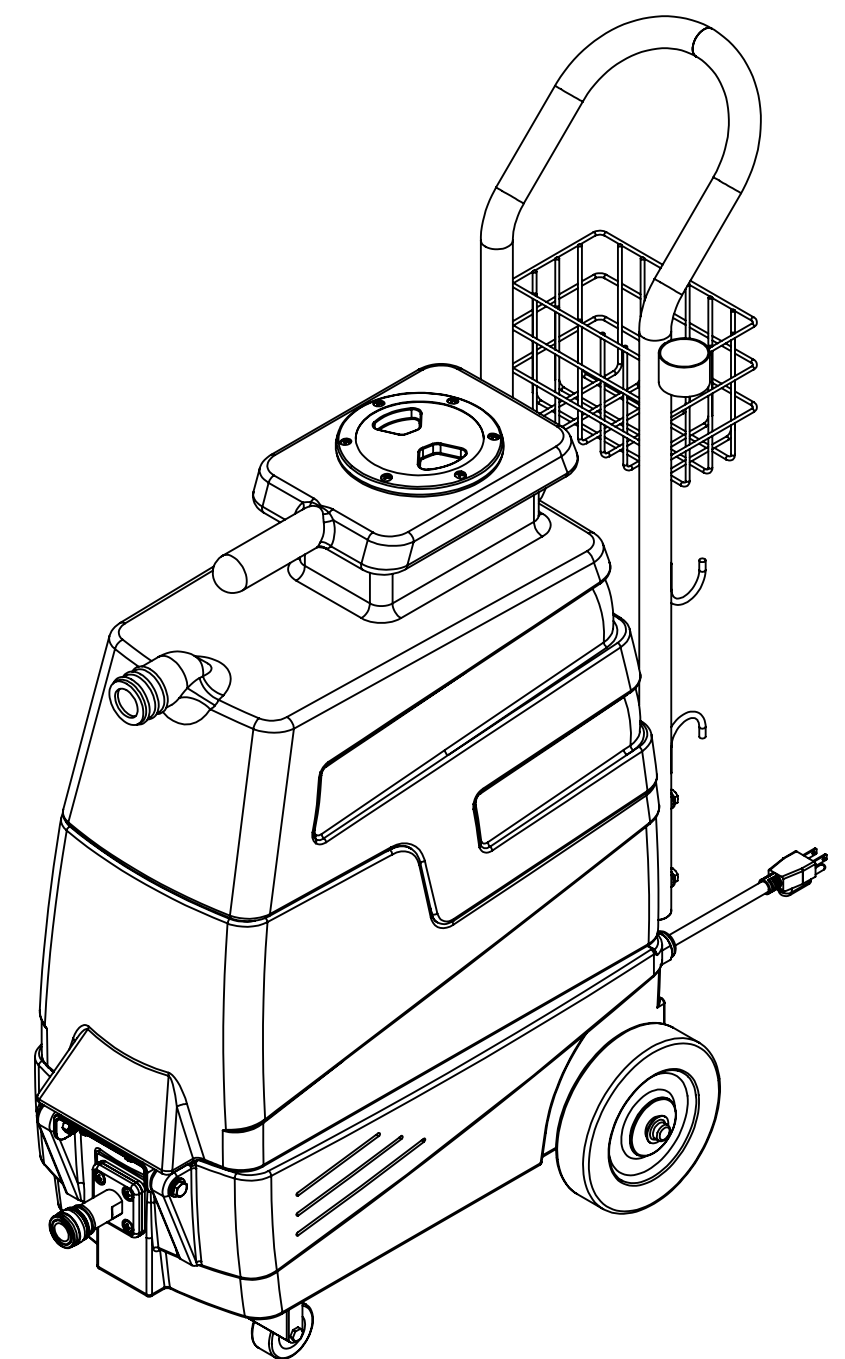

REVISIONS

REV.	DESCRIPTION	DATE	APPROVED
OD	ORIGINAL DRAFT	-	JFL
A	ADDED G096	8/2013	JFL

	NAME	DATE	MYTEE PRODUCTS, INC. 858-679-1191		
DRAWN	M.LaBarbera	8/2013	TITLE:		
CHECKED			Mytee Lite II		
PROPRIETARY AND CONFIDENTIAL THE INFORMATION CONTAINED IN THIS DRAWING IS THE SOLE PROPERTY OF MYTEE PRODUCTS, INC. ANY REPRODUCTION IN PART OR AS A WHOLE WITHOUT THE WRITTEN PERMISSION OF MYTEE PRODUCTS, INC. IS PROHIBITED.			SIZE	DWG. NO.	REV
			C	8070	A
			SCALE: 1:6	DO NOT SCALE DRAWING	SHEET 3 OF 3