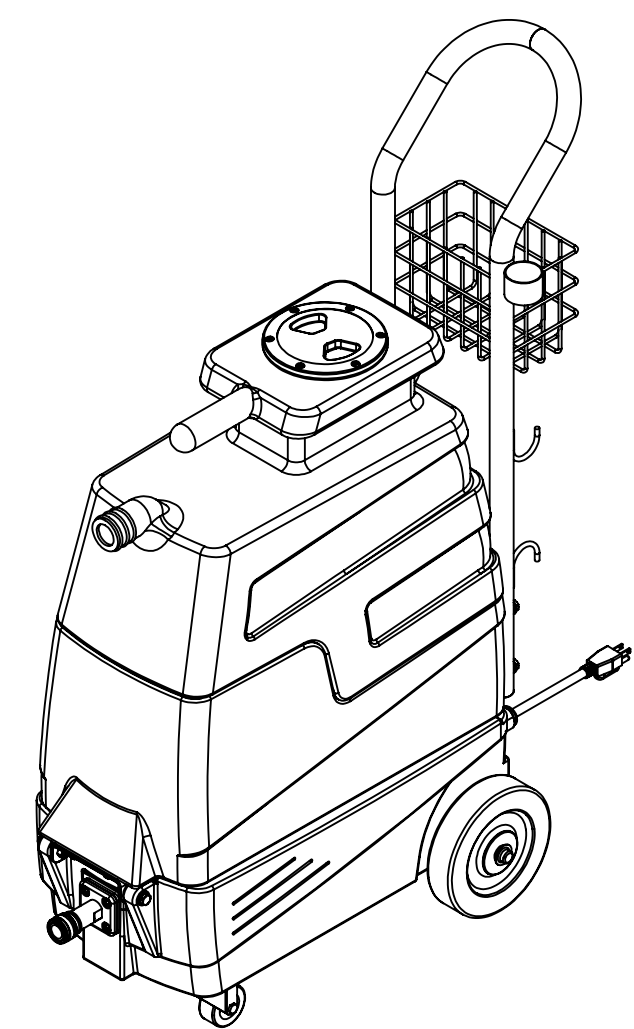

ITEMS NOT SHOWN

PART NO.	DESCRIPTION	QTY.	MSRP
B101	quick disconnect, male, 1/4" male x 1/4" fpt	2	$8.49 ea
B102	quick disconnect, 1/4" female x 1/4" fpt	1	$17.49 ea
A942	sol hose, 1/4" x 16' 1", 3000 max psi	1	$71.99 ea
G147	strap, velcro, w/buckle	6	$3.99 ea
A935	sol hose, pigtail, 1/8 x 7 1/2	1	$14.99 ea
H701	hose, vac, 15' x 1-1/4" w/ 1 1/2 black cuffs	1	$43.99 ea
H282	tool, upholstery w/valve	1	$98.99 ea
ADM-CUFF-LYNX	instruction giude, Cuff-Lynx	1	
AD127	stop sign, register your product	1	
ADM-8070	manual, Mytee-Lite	1	

NAME		DATE		MYTEE PRODUCTS, INC. 858-679-1191	
DRAWN	M.LaBarbera	8/2013			
CHECKED				TITLE:	
				Mytee Lite II	
PROPRIETARY AND CONFIDENTIAL THE INFORMATION CONTAINED IN THIS DRAWING IS THE SOLE PROPERTY OF MYTEE PRODUCTS, INC. ANY REPRODUCTION IN PART OR AS A WHOLE WITHOUT THE WRITTEN PERMISSION OF MYTEE PRODUCTS, INC. IS PROHIBITED.		SIZE	DWG. NO.	REV	
		C	8070	A	
		SCALE: 1:8	DO NOT SCALE DRAWING	SHEET 1 OF 3